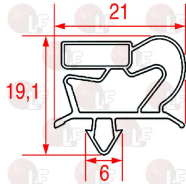

## Evaporators

**3123134 EVAPORATOR 250x44x540 mm**  
for Refrigerated table (IFI - DSL)

IFI - DSL 610030101A

## Gaskets for refrigerators

**3186898 SNAP-IN DOOR GASKET 740x660 mm**  
magnetic  
grey colour  
half door for REFRIGERATORS IFI

IFI - DSL

**3186897 SNAP-IN GASKET 1540x660 mm**  
magnetic - grey colour  
complete door  
for IFI REFRIGERATOR

IFI - DSL

**3786244 SNAP-IN GASKET 680x425 mm**  
magnetic - grey colour  
for Refrigerated table (IFI - DSL)

IFI - DSL

*The data herewith contained may change without notice and LF SpA cannot be held responsible for possible errors stated or resulting by the use of this document. All rights reserved. No part of this publication may be reproduced without written permission by LF SpA.*