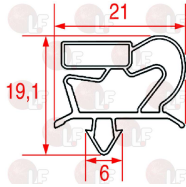

## Evaporators

**3123134 EVAPORATOR 250x44x540 mm**  
for Refrigerated table (IFI - DSL)

IFI - DSL 610030101A

## Gaskets for refrigerators

**3186898 SNAP-IN DOOR GASKET 740x660 mm**  
magnetic  
grey colour  
half door for REFRIGERATORS IFI

IFI - DSL

**3186897 SNAP-IN GASKET 1540x660 mm**  
magnetic - grey colour  
complete door  
for IFI REFRIGERATOR