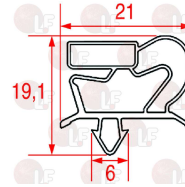

## Electronic thermostats and controllers

**5049126 CONTROLLER DIXELL XW20LS-5N0C0-N**  
230V 50/60Hz  
1 relay output 20A for compressor  
1 programmable relay output 8A  
2 inputs for NTC probes (not included)  
dimension 38x185x depth 48 mm  
mounting hole 150x31 mm  
IFI-DSL configuration

## Evaporators

**3123134 EVAPORATOR 250x44x540 mm**  
for Refrigerated table (IFI - DSL)

IFI - DSL 610030101A

## Gaskets for refrigerators

**3186898 SNAP-IN DOOR GASKET 740x660 mm**  
magnetic  
grey colour  
half door for REFRIGERATORS IFI

IFI - DSL

**3186897 SNAP-IN GASKET 1540x660 mm**  
magnetic - grey colour  
complete door  
for IFI REFRIGERATOR